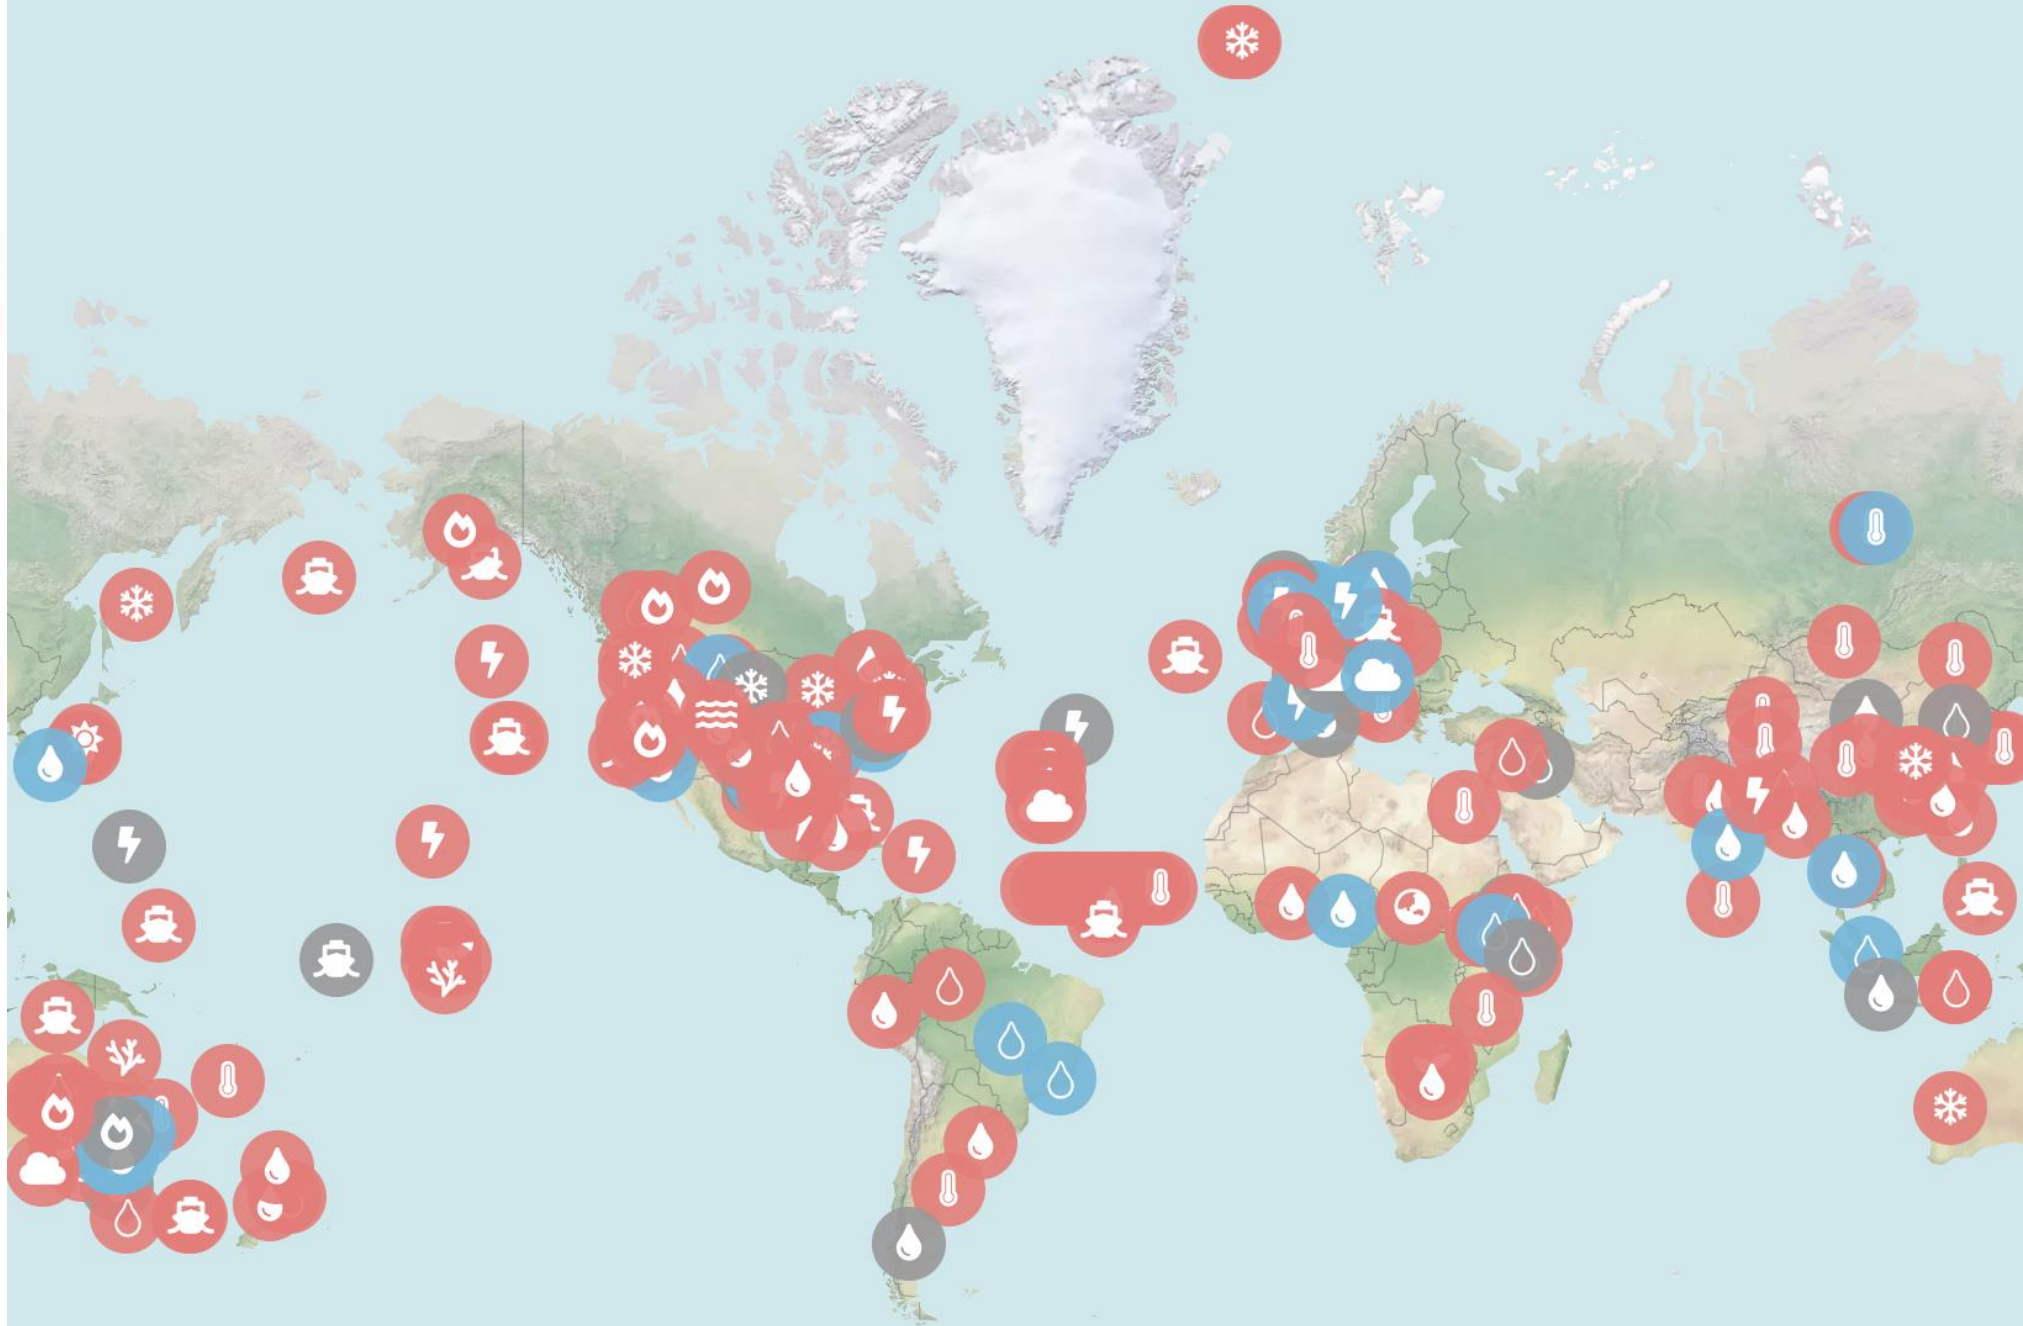

Managing Risk in a Changing Environment

Emily Shuckburgh
@emilyshuckburgh

Climate change is the Tragedy of the Horizon.

We don't need an army of actuaries to tell us that the catastrophic impacts of climate change will be felt beyond the traditional horizons of most actors – imposing a cost on future generations that the current generation has no direct incentive to fix.

Select all Deselect all

Year

All

Events

257

Over 200 studies where human influence found

Attributing extreme weather to climate change

Use the filters below to explore the studies

Finding

- Human influence found
- No human influence found
- Inconclusive

Impact

- ☁ Atmosphere ❄ Cold, snow
 - 💧 Drought 🌿 Ecosystem funct
 - 🔥 Heat 🌊 Oceans 💧 Rain &
 - ⚡ Storm ☀ Sunshine 🌪 Wil
- Select all Deselect all

warming world

increasing risks

- sustained damage to infrastructure & resources

- correlation across geography, time & between conditions

- interconnected risks across systems

Transition risks

Global CO₂ emissions